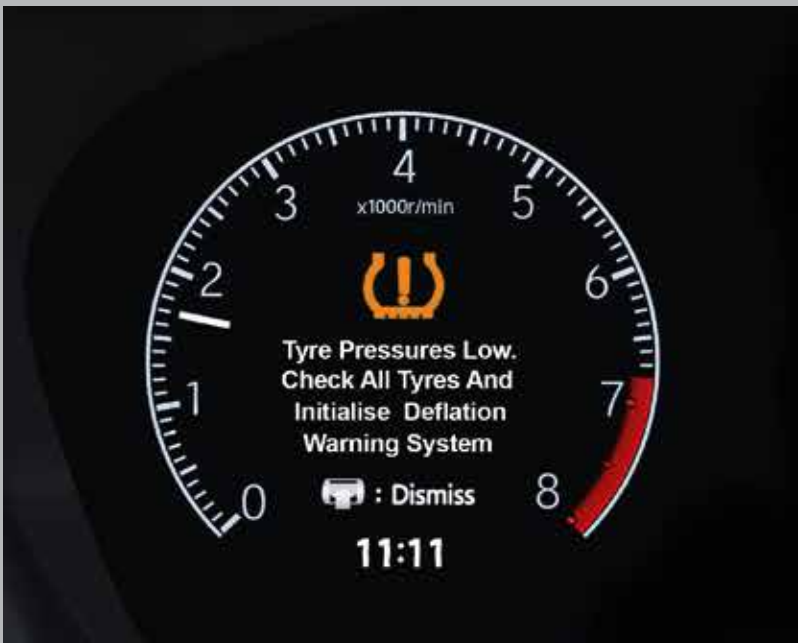

VEHICLE STABILITY ASSIST (VSA)

AGILE HANDLING ASSIST^

ABS WITH EBD

AUTO DIMMING INSIDE REAR VIEW MIRROR WITH FRAMELESS DESIGN

REAR ISOFIX ANCHORAGES & TETHER

IMMOBILIZER WITH ANTI-THEFT ALARM

TYRE PRESSURE MONITORING SYSTEM (DEFLATION WARNING SYSTEM)