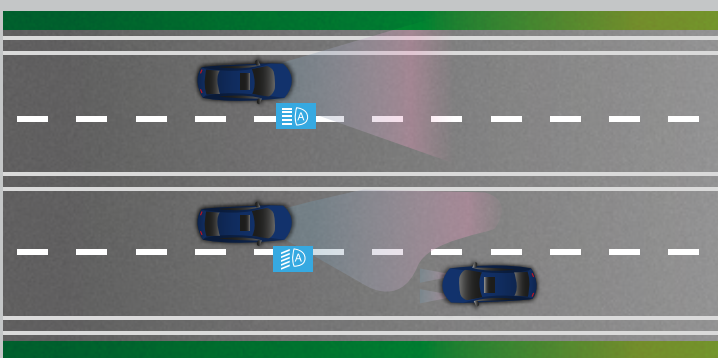

## ROAD DEPARTURE MITIGATION SYSTEM

Provides advance warning through audio and visual alerts to the driver when the car seems to deviate from the lane. Provides steering wheel support when the car seems to deviate from the road boundaries.

## LANE KEEP ASSIST SYSTEM

Assists the driver to steer the wheel and helps the car to drive in the middle of the lane when cruising along the highway.

## AUTO HIGH-BEAM

Switches between high beam and low beam automatically at night to support good visibility for driver as well as preceding or oncoming car.