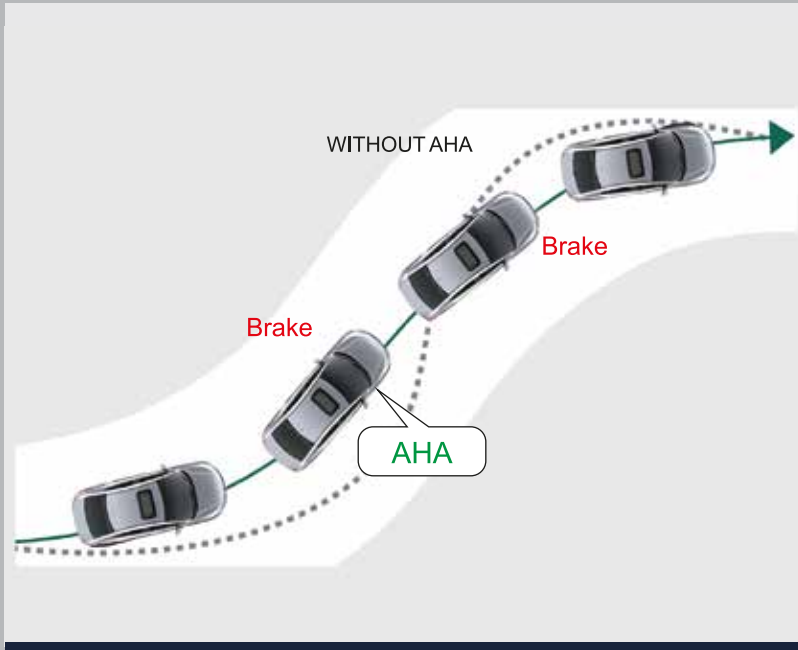

AGILE HANDLING ASSIST^