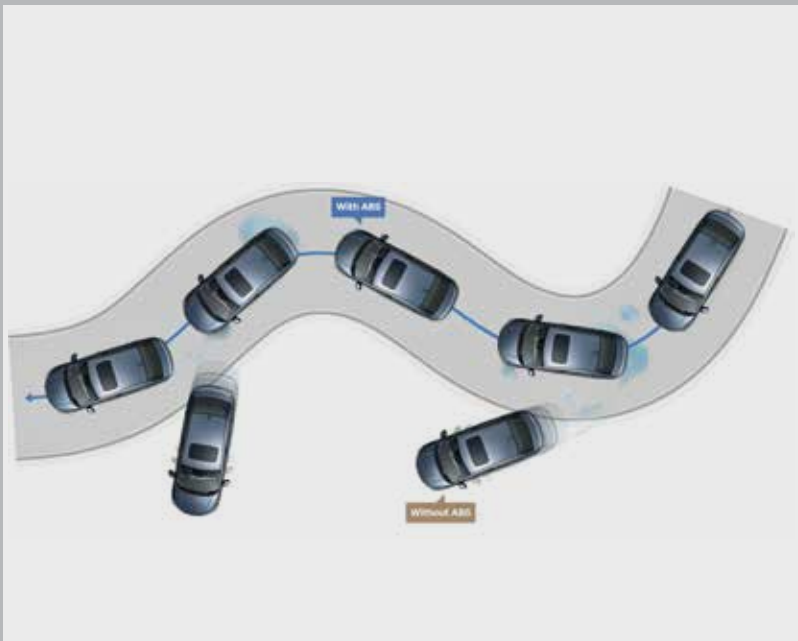

ABS WITH EBD