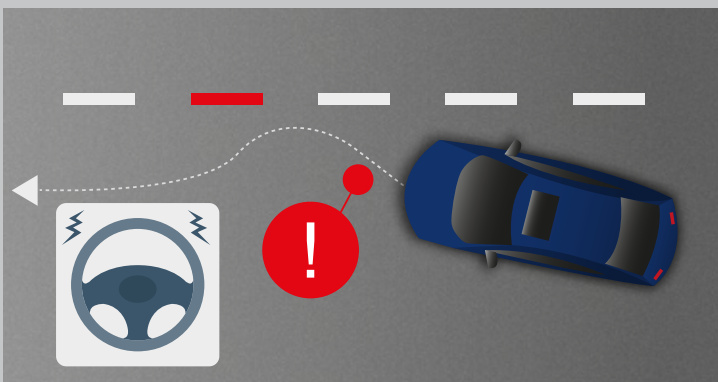

## Honda Sensing<sup>2</sup> Mitigates Collisions Using Advanced Technology

A high-performance front camera with a wide-angle, far-reaching detection system that alerts the driver and minimises risk of accidents.

## COLLISION MITIGATION BRAKING SYSTEM

Provides advance warning where risk of collision is imminent, through audio and visual alerts to the driver. Applies brakes to slow down the speed of the car and mitigates collision.

## ROAD DEPARTURE MITIGATION SYSTEM

Provides advance warning through audio and visual alerts to the driver when the car seems to deviate from the lane. Provides steering wheel support when the car seems to deviate from the road boundaries.

## LANE KEEP ASSIST SYSTEM

Assists the driver to steer the wheel and helps the car to drive in the middle of the lane when cruising along the highway.