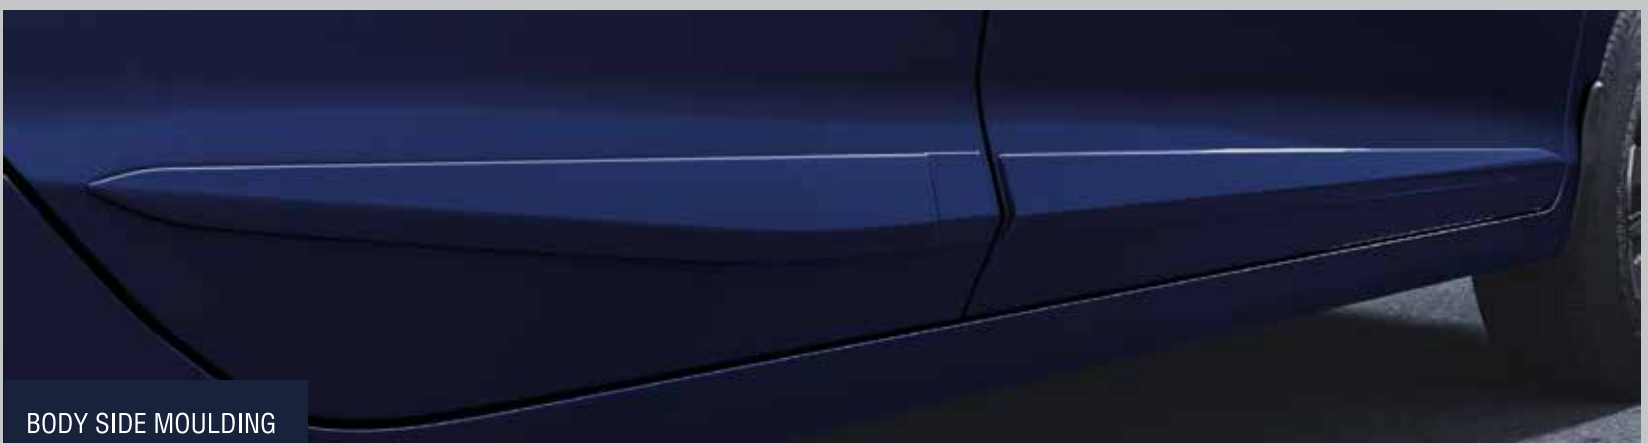

UTILITY PACKAGE