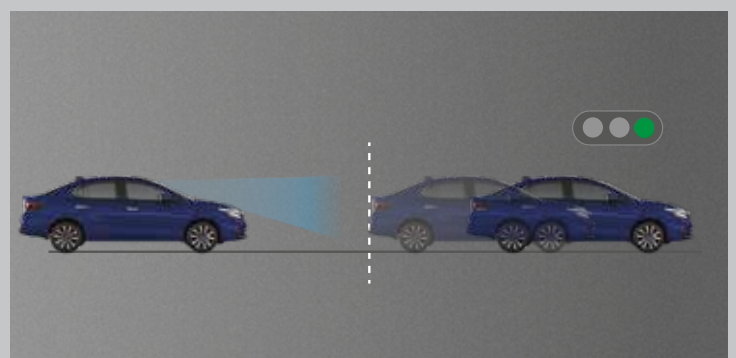

## ROAD DEPARTURE MITIGATION SYSTEM

Provides advance warning through audio and visual alerts to the driver when the car seems to deviate from the lane. Provides steering wheel support when the car seems to deviate from the road boundaries.

## LANE KEEP ASSIST SYSTEM

Assists the driver to steer the wheel and helps the car to drive in the middle of the lane when cruising along the highway.

## ADAPTIVE CRUISE CONTROL

Assists acceleration and braking operation when cruising on highways while maintaining safe distance from preceding car.

## AUTO HIGH-BEAM

Switches between high beam and low beam automatically at night to support good visibility for driver as well as preceding or oncoming car.