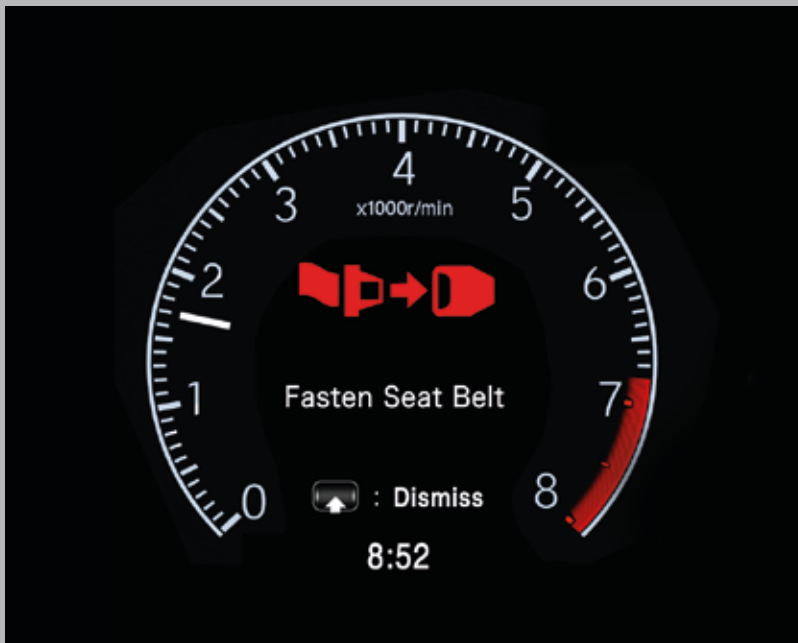

VEHICLE STABILITY ASSIST (VSA)

AGILE HANDLING ASSIST^

ABS WITH EBD

AUTO DIMMING INSIDE REAR VIEW MIRROR WITH FRAMELESS DESIGN

REAR ISOFIX ANCHORAGES & TETHER

IMMOBILIZER WITH ANTI-THEFT ALARM

TYRE PRESSURE MONITORING SYSTEM (DEFLATION WARNING SYSTEM)