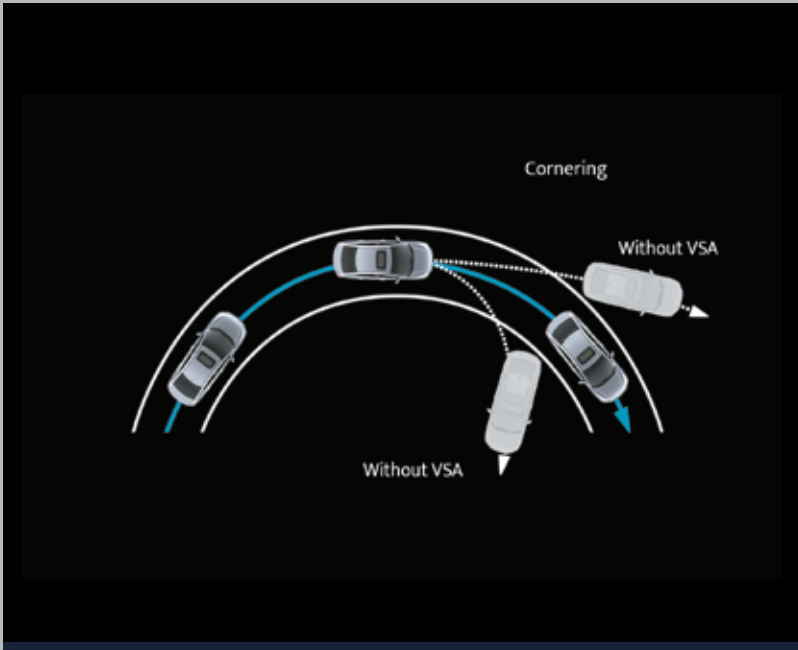

EMERGENCY STOP SIGNAL (ESS)

REAR PARKING SENSORS

AUTO HEADLAMPS WITH AUTO-OFF TIMER, FOLLOW-ME-HOME & LEAD-ME-TO-CAR FUNCTIONS

RAIN SENSING WIPERS

ALL POWER WINDOW AUTO UP/DOWN WITH PINCH GUARD

ALL SEATS HEAD RESTRAINTS WITH 3-POINT ELR SEATBELTS