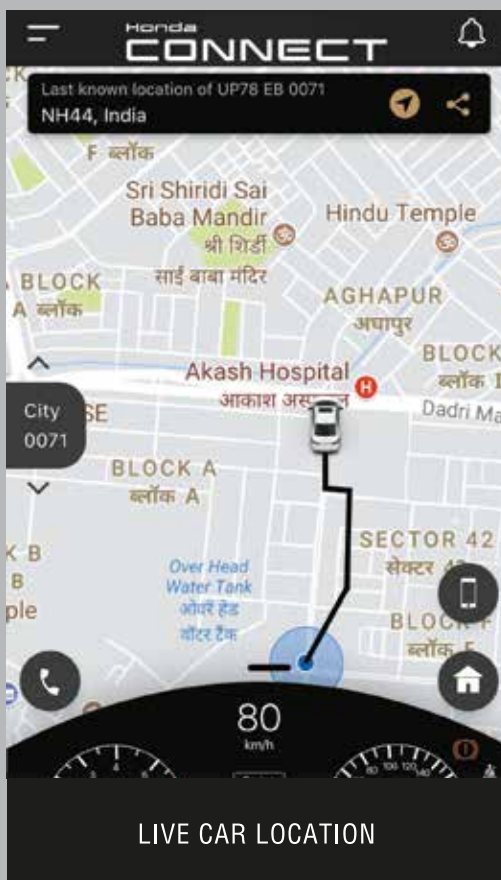

With next gen
Honda Connect app
for smartphone, you
can get up-to-date
information about
your vehicle - all at
your fingertips.

5 INDUSTRY FIRST
YEAR SUBSCRIPTION

India's first connected car
with Alexa[#] remote capability

Above features can be executed via Honda Skill through Alexa, enabled device as per user input information in the Honda Connect App. [#]Amazon, Alexa and all related logos are trademarks of amazon.com, Inc. or its affiliates. Alexa device is not part of car accessory/giveaway and needs to be purchased separately. Actual device may differ from the one shown here. Please refer to amazon.com for more details. [^]Google, Google Play and the Google Play logo are the trademarks of Google LLC. [*]Honda Connect Application works on smartphones: Android 7.0 and above, iOS 11.0 and above. Connected services are subject to network availability, facility/transmission limitations as per government regulation and permissions in specific regions/locations. Actual application may differ from representative images. Selective alerts work as per user settings. [§]Available only in CVT. Honda Connect application works on smartphones: Android 7.0 & above; iOS 11.0 & above. Actual application may differ from representative images. Selective alerts works as per user settings. For more details visit your nearest dealership or www.hondacarindia.com. Terms and conditions apply.