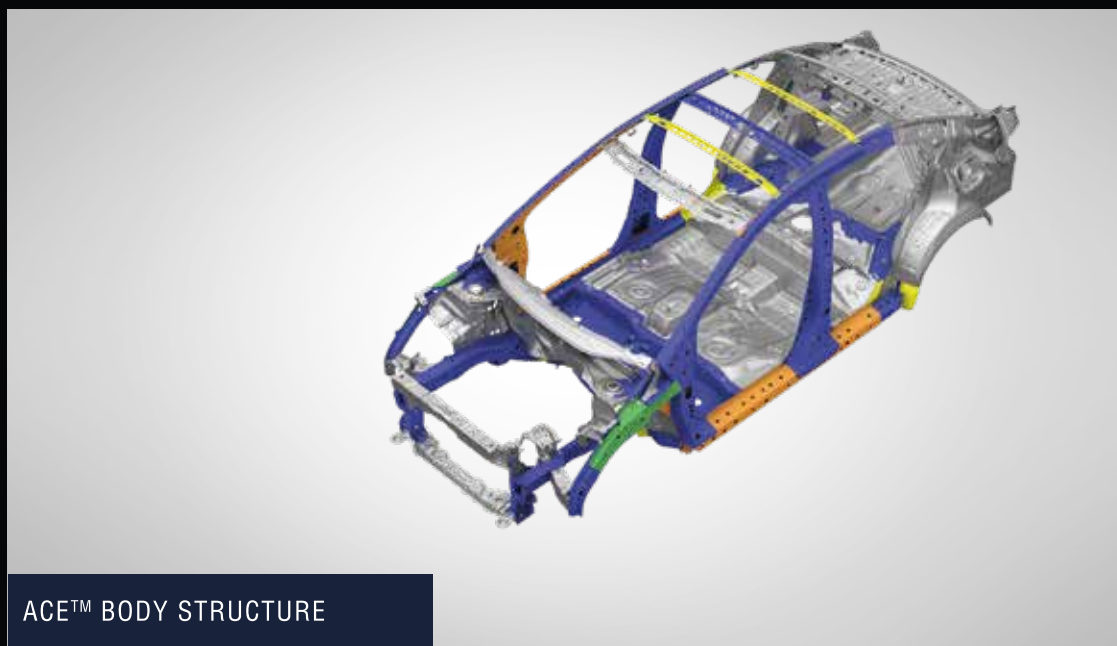

ACE™ BODY STRUCTURE