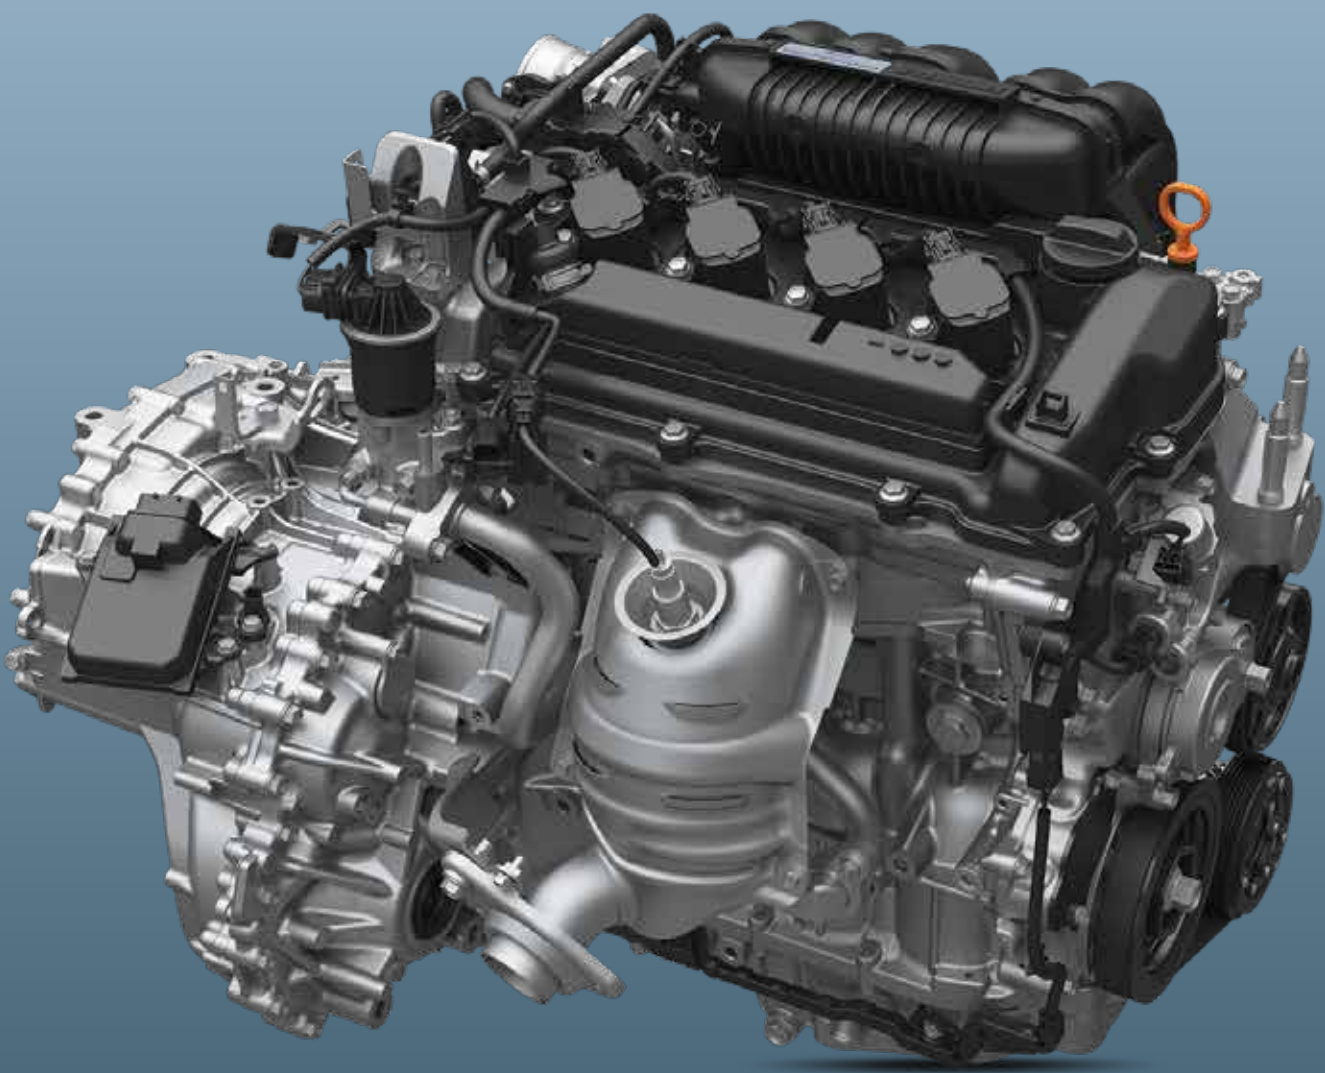

# INTELLIGENT POWERTRAIN THAT LEADS THE TIMES

1.5 Litres i-VTEC DOHC with Variable  
Timing Control (VTC)

Based on the High Accuracy Valve Control Technology called DOHC i-VTEC + VTC, this engine improves combustion efficiency, reduces friction and lowers emissions. It is a high performance engine that delivers 89 kW (121 ps) power and 145 Nm torque, with quicker torque increase at lower engine speed.